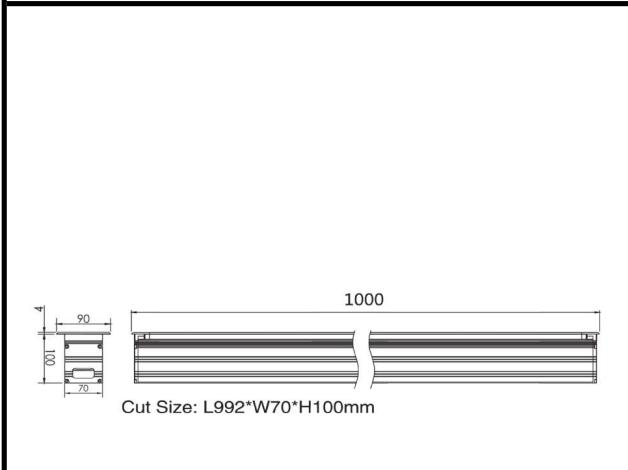

Sovitron Interior Pvt.Ltd.

<b>Model Name</b>	UNITY-2307 / DL-OSL-2307A-9(0.5M)
<b>Description</b>	linear Inground light

Technical description	Image
-----------------------	-------

<b>Dimension</b>	L=1000mm Cutout W=70mm With trim W=90mm H=100mm
<b>Frame</b>	Aluminum
<b>Color Tempertaure</b>	RGB
<b>Power</b>	11W
<b>Total Luminous Flux</b>	440 lm
<b>Efficacy</b>	40 lm/W
<b>IP rating</b>	67
<b>Color Rendering</b>	≥80
<b>Mounting</b>	Buried
<b>Beam angle</b>	5, 12.5, 20, 30, 45, 60, 15X30, 10X60 Degree
<b>Optics</b>	Tempered glass
<b>Dimming</b>	NON-Dimmable
<b>Operating Voltage</b>	220-240 VAC
<b>Standard Lifetime</b>	L70 minimum at 50,000 burning hours

**Dimension diagram**

**Remarks:-**

Address: Plot #7 Saroorpur-Nangla Industrial Area,Ballabgharh-Sohna Road,Faridabad-121005  
Email: info@sovitron.com